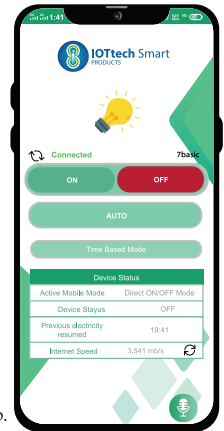

Now it is very easy to operate submersible pump, motor pump from anywhere in the world

Install Wi-Fi and CCTV Cameras

Run Motor Pump from Anywhere by Giving Voice

Operate Motor Pump from Anywhere in the World via Mobile App

Smart Submersible Controller - Basic

- ✦ This device is useful for submersible and tube well motor pumps up to 100HP.
- ✦ Suitable for single and three phase submersible and motor pumps.
- ✦ Operate submersible pump, motor pump from anywhere through mobile app.
- ✦ Will inform you through notification when power comes on.
- ✦ It is very easy to make connections to the submersible controller.
- ✦ Will start the motor at a given time (timer) and turn it off at a given time (timer).
- ✦ Will start the motor at the specified duration and run continuously for the specified duration.
- ✦ It also takes care of intermittent power outages and completes the given time (timer and duration).
- ✦ Submersible shutdown can also be started by voice (Google Assist) in the mobile app.
- ✦ Operate submersible and motor pumps through Android, iOS apps.
- ✦ Any number of people can use the mobile app with your permission.
- ✦ The device supports 4G Wi-Fi.
- ✦ With the installation of Wi-Fi, you can take advantage of technology in agriculture.
- ✦ If Wi-Fi is installed, CCTV cameras can also be installed at very low prices.
- ✦ Control the motor pump with advanced and 4G technology and get instant status.
- ✦ The apps are available in Hindi, English and other languages.
- ✦ Get daily weather forecast, crop and farming information and agriculture news.
- ✦ Comes with one year warranty and is pure Make in India product.
- ✦ Learn about government schemes related to agriculture and modern agriculture through mobile app.